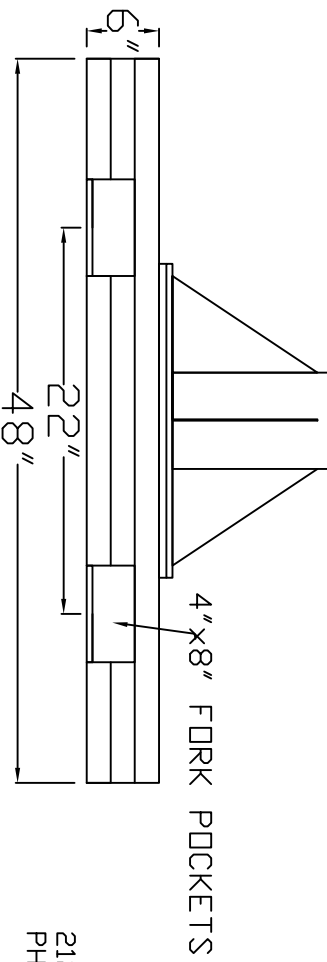

10' 0"

6"

Enclosed Track

PORTABLE BASE JIB

MODEL - MC251010

CAPACITY - 250LBS

WEIGHT - 3,620LBS

10' 0"